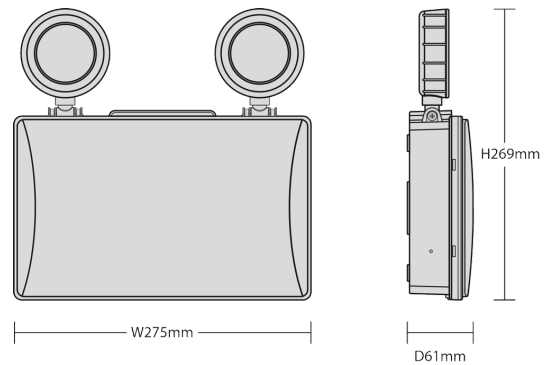

JUNO 300

EMERGENCY TWIN SPOT NON-MAINTAINED

Specification

Material:-	Polycarbonate
Guarantee:-	5 Years
Colour Finish:-	White RAL9003
Colour Temperature:-	6500K
IK Rating:-	IK06
IP Rating:-	IP20

LED Lifetime:-	36000hours
CRI:-	>80
Working Temperature:-	0°C to +45°C
Emergency Battery Type:-	LiFePO4
Electrical Class:-	Class II

Dimensions

www.redarrowelectrical.co.uk